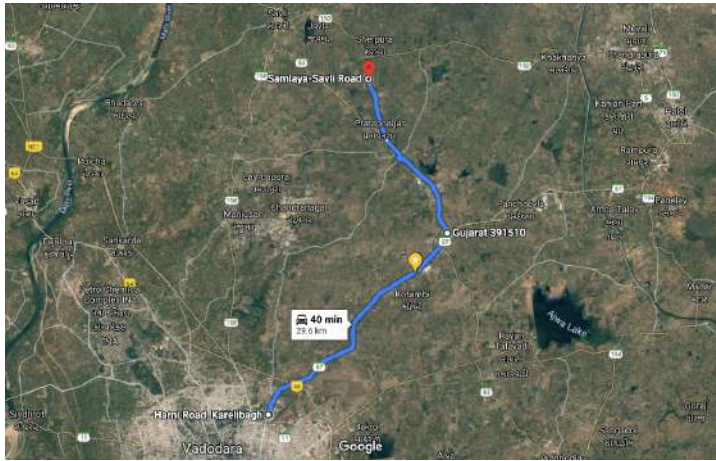

Location

Google Points : 22.528935, 73.276771 (Location on Google Map)

Surrounding view

Architectural Visualization (Reference Only)

Architectural Visualization Warehouse (Reference Only)

Surrounding companies – KEC Cables (RPG Group)